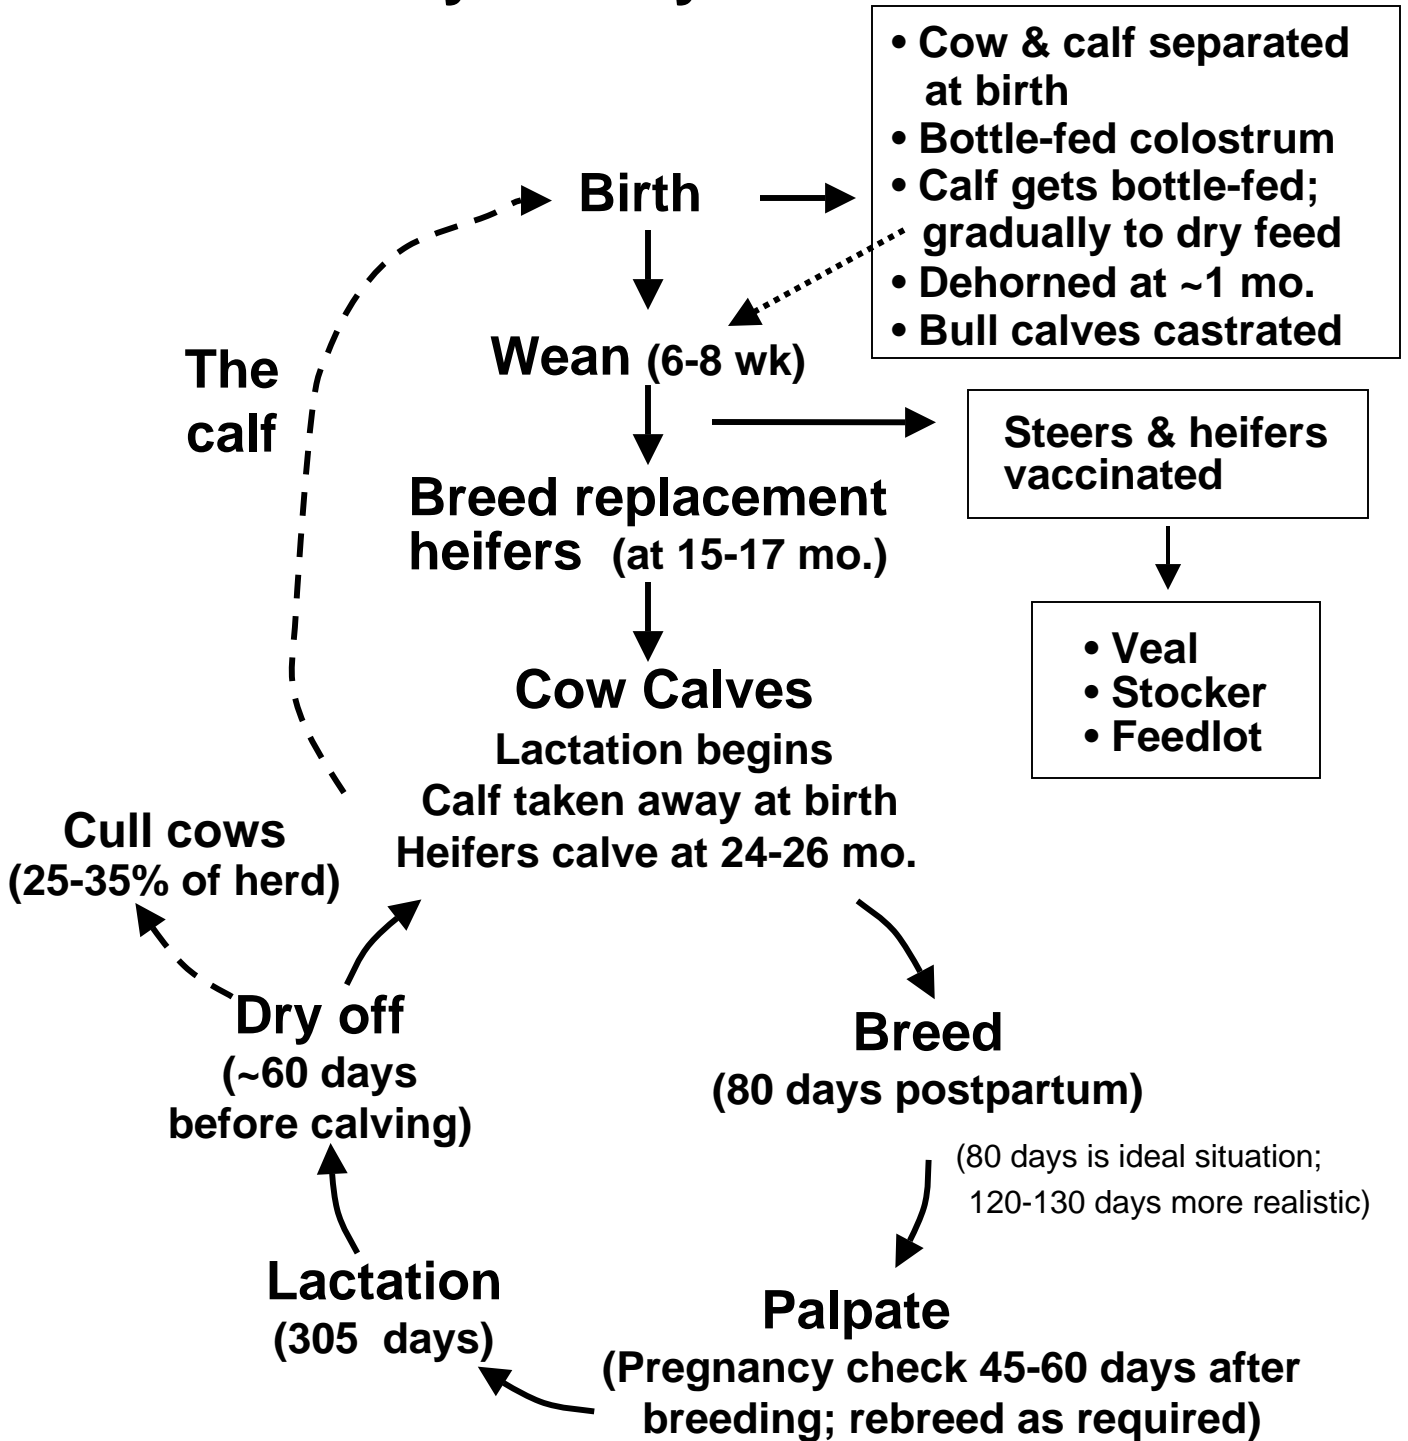

Dairy Life Cycle Goals

Major reasons for culling

1. Reproduction
2. Mastitis/Udder problems
3. Low milk production
4. Soundness (feet/legs)

- Gestation = 265-285 days
- Lactation (standard) = 305 days - often longer due to breeding difficulties